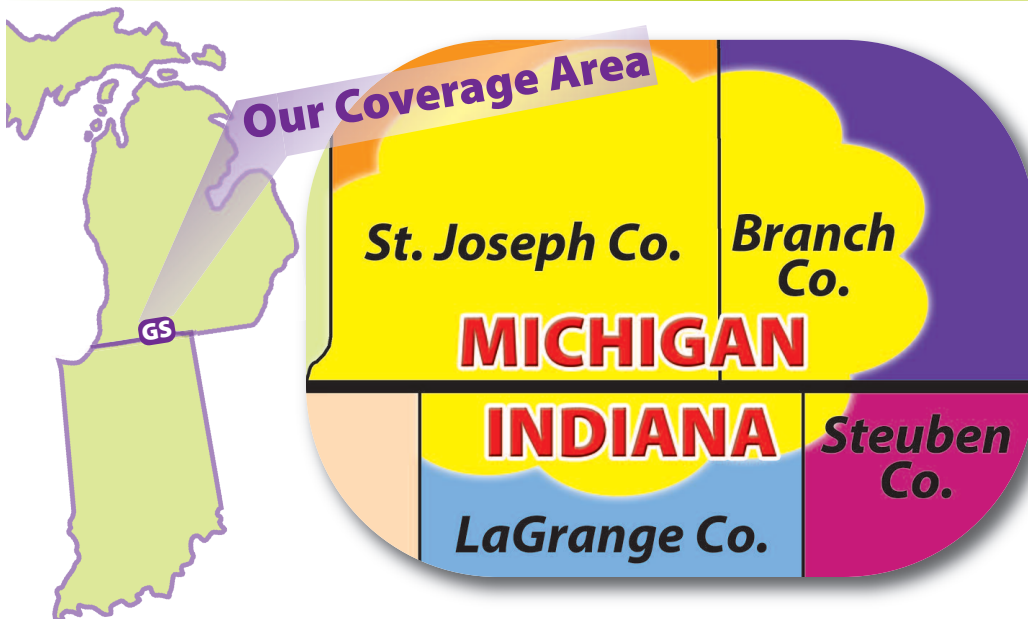

Gateway Shopper

RATE CARD

SHOPPING • CLASSIFIEDS • ENTERTAINMENT • LIFESTYLE

Kim Haller, Sales Manager • Trisha Lalancette, Graphic Designer
Dawn Marchand, Multimedia Sales Executive • Reinette Arbogast, Multimedia Sales Executive

OFFICE

205 East Chicago Road, P.O. Box 99
Sturgis, Michigan 49091

Local Calls: 269-651-2944

Toll Free: 1-800-525-8673

Fax: 269-651-8855

Email: info@thegatewayshopper.com

Website: www.thegatewayshopper.com

DELIVER PREPRINTS TO:

133 N. Winter St. • Adrian, MI 49221

Total Coverage of
OVER 15,000 PAPERS DELIVERED EVERY TUESDAY

to Town & Rural Addresses, and Store Racks in Michigan, and to Store Racks in Indiana

15,000+ PAPERS DELIVERED WEEKLY TO THE FOLLOWING MICHIGAN & INDIANA COUNTIES AND TOWNS WITH ZIP CODES...